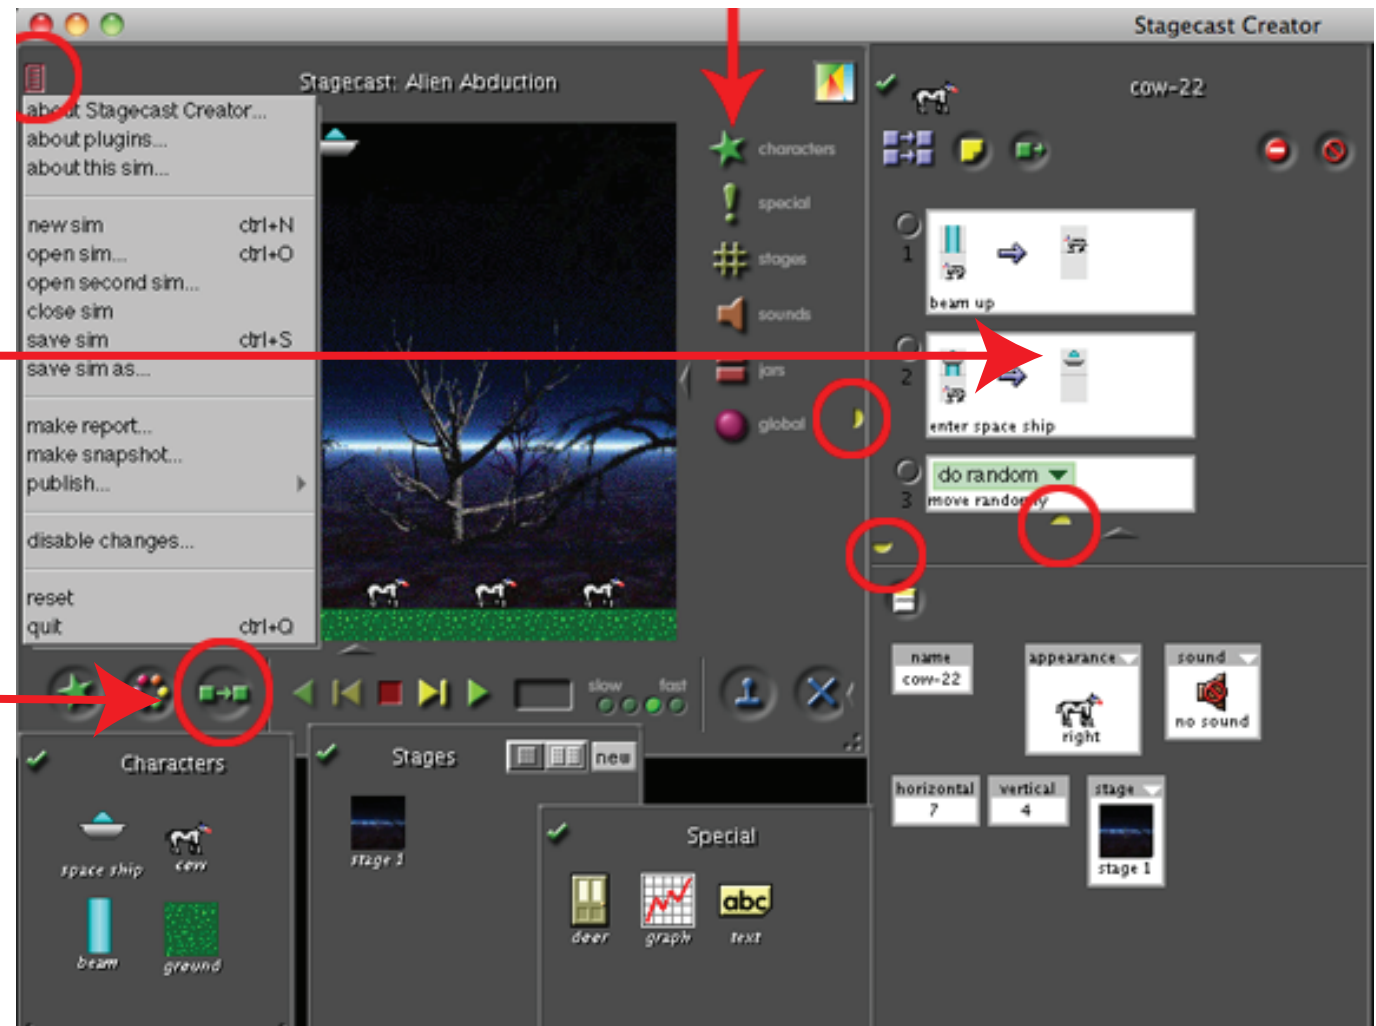

Your Name _____

Scripts area is the same as Stagecast Rule palette.

LOCATE -- Locate the **Stagecast Creator 2** interface parts. Circled icons will expand more options.

VOCABULARY -- Write in/compare StageCast terms.

SAVING AND PUBLISHING -- Save to your desktop to continue production. Publish to disk (desktop) to prepare for drop box.

Click on each icon in this row.

Scratch	Stagecast Creator 2
1. Scripts	Rules
2. Sprites	Characters
3. Next Level script	Door
4. Level	Stage
5. Green Flag	Green Arrow
6.	